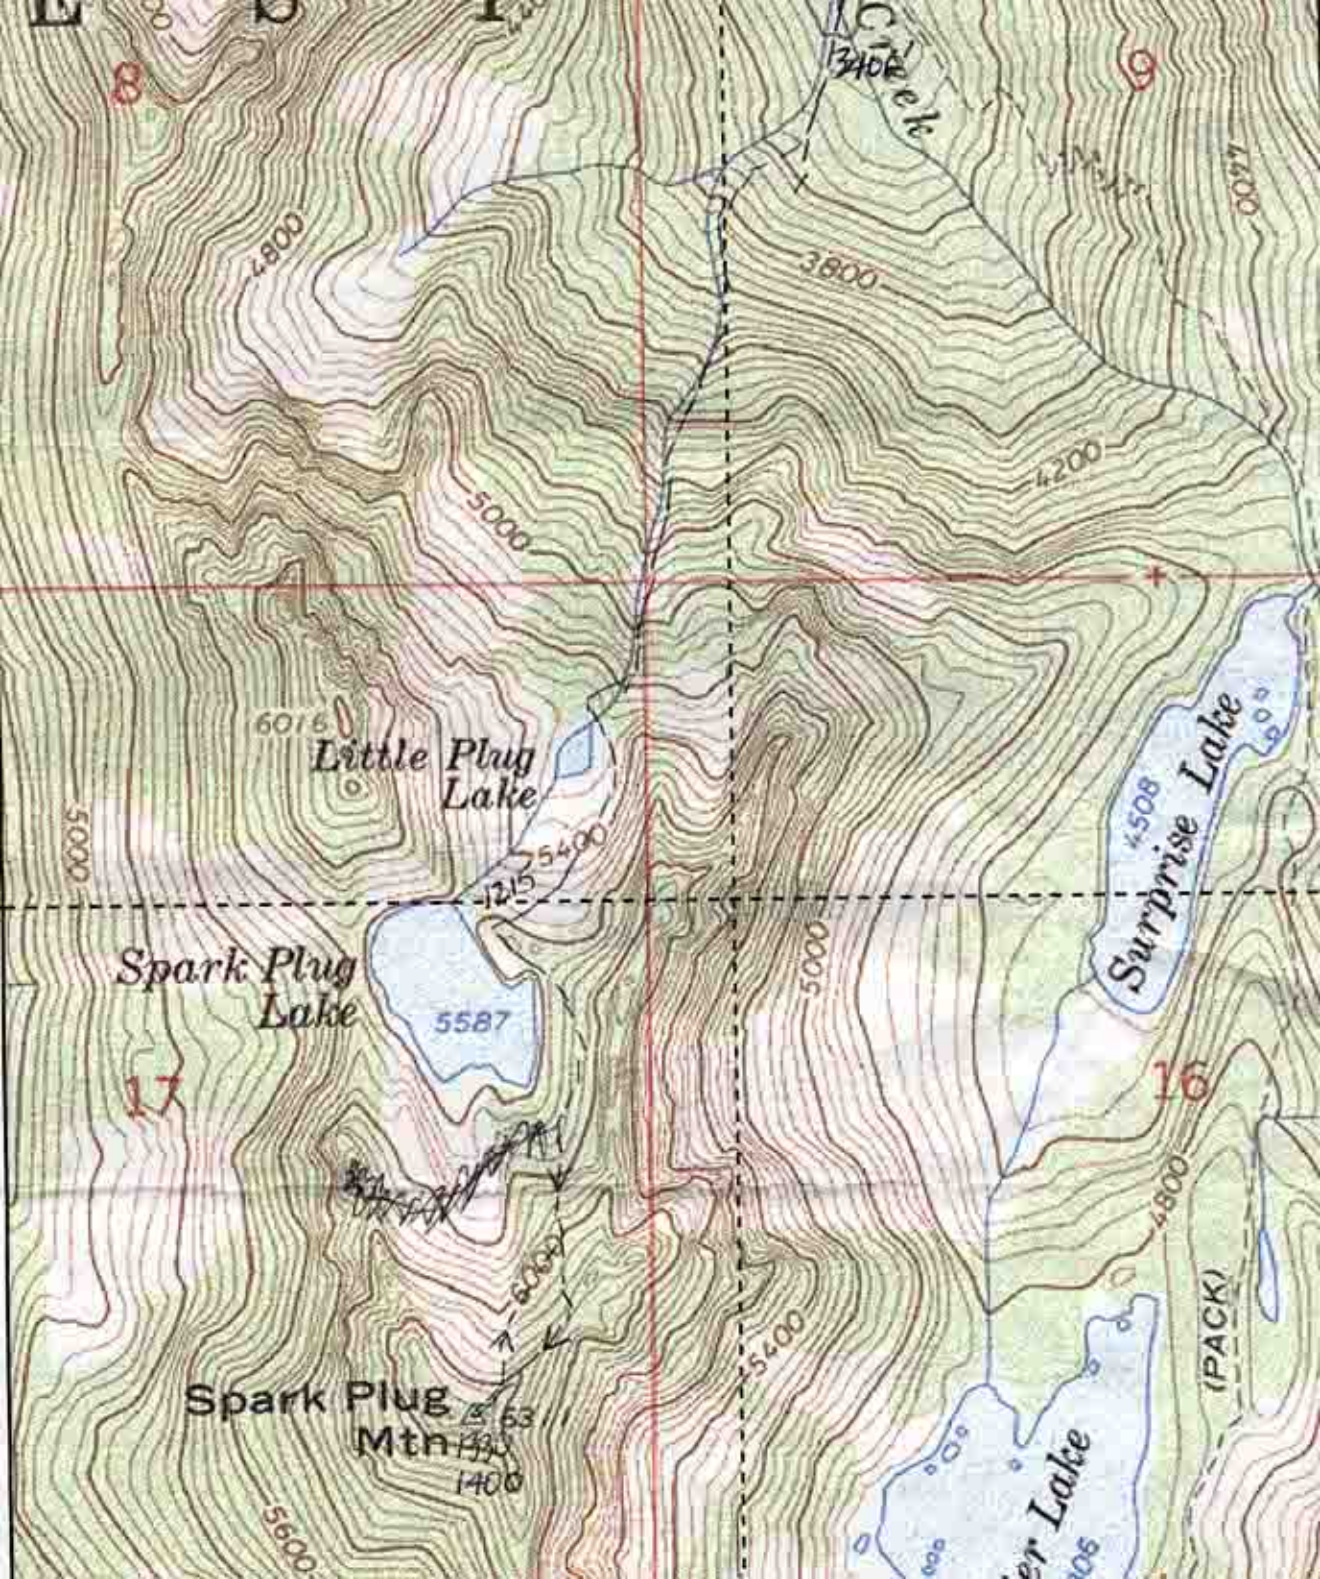

Snow conditions idea and little avalanche sign. Snow very stable with shear test with bonding between layers. Top 2" a little loose but relatively good.

(Continue on back)

4800

3800

4200

5000

6016

Little Plug Lake